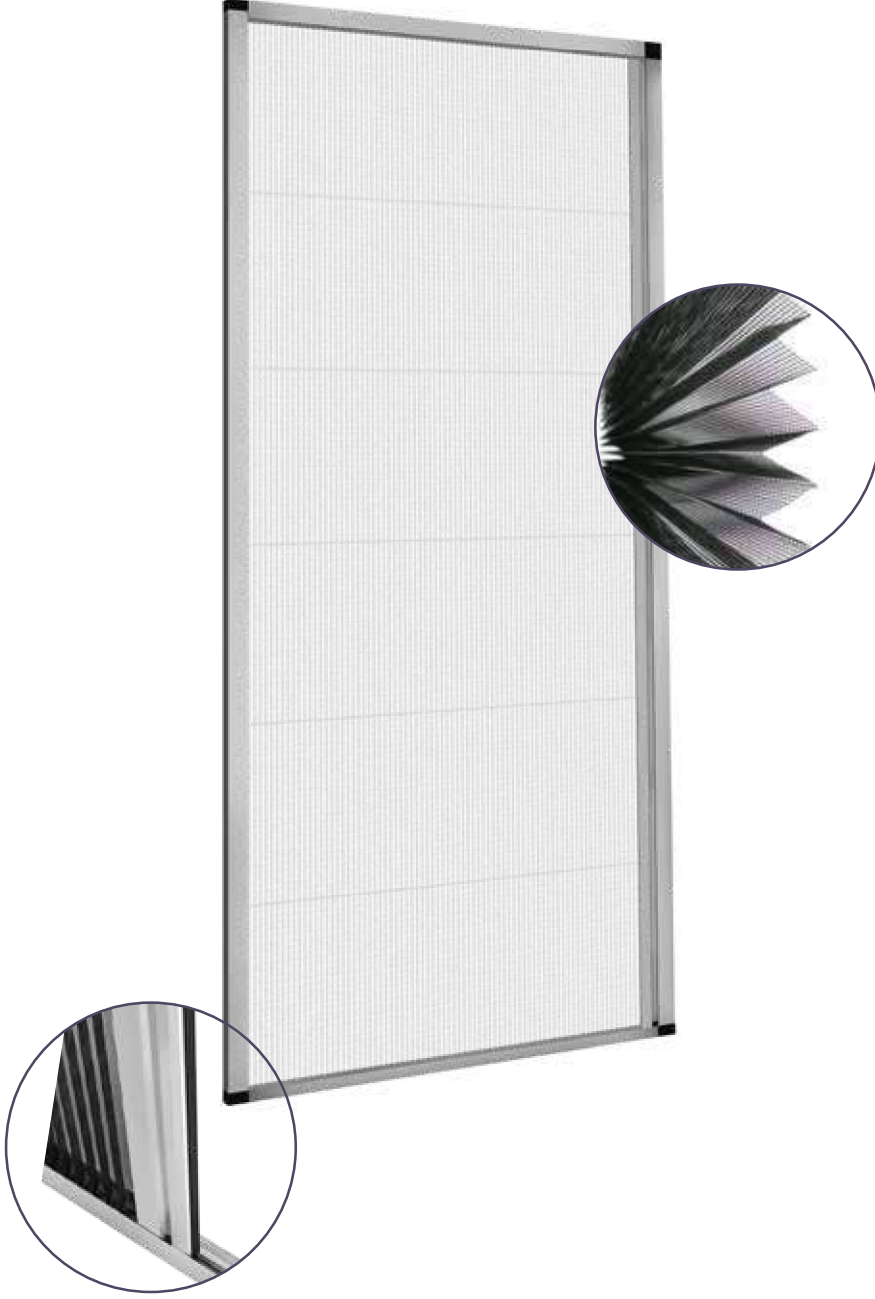

Uni 22 Pleated system with click in- Long top rail - Small bottom rail - reinforcement profile - sliding bar with wheels. Uni 22 Pleated system with click in- Long top rail - Small bottom rail - reinforcement profile - sliding bar with wheels. Uni 22 Pleated system with click in- Long top rail - Small bottom rail - reinforcement profile - sliding bar with wheels. Uni 22 Pleated system with click in- Long top rail - Small bottom rail - reinforcement profile - sliding bar with wheels. Uni 22 Pleated system with click in- Long top rail - Small bottom rail - reinforcement profile - sliding bar with wheels.

Uni 22 Face & Inset Mount

Alından ve İçten Montaj Click profilli Sineklik Sistemi

Supply Option

kit